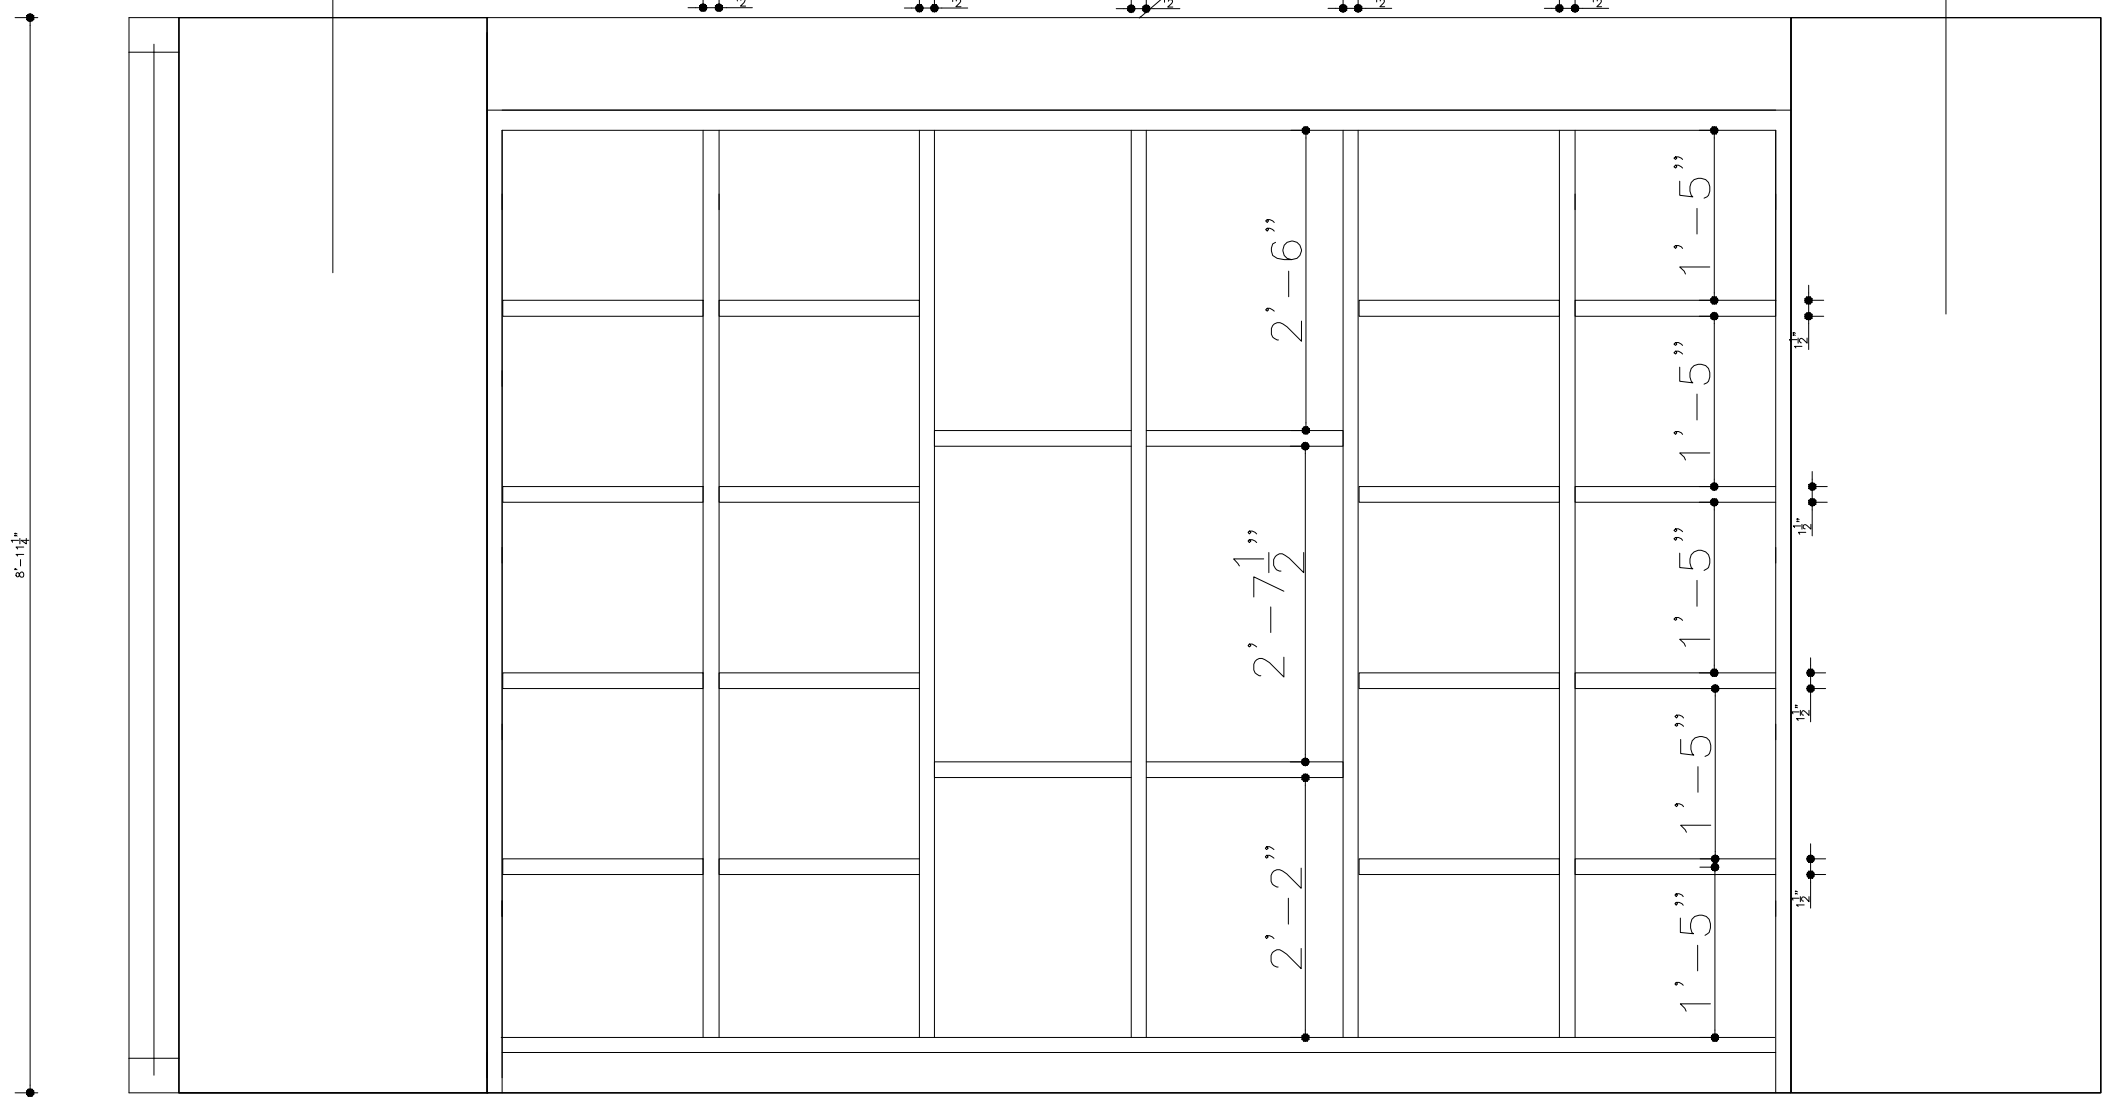

VIEW A1

**L765(1)
MIDNIGHT SUN**

WALL:PAINT

**SAMPLE BOX FOR
SHOWER AND FAUCET**

WALL:PAINT

**BOX:SHOWER AND
FAUCET DETAILS**

VIEW A2

SAMPLE BOX FOR WINDOW AND ROLLER SHADES