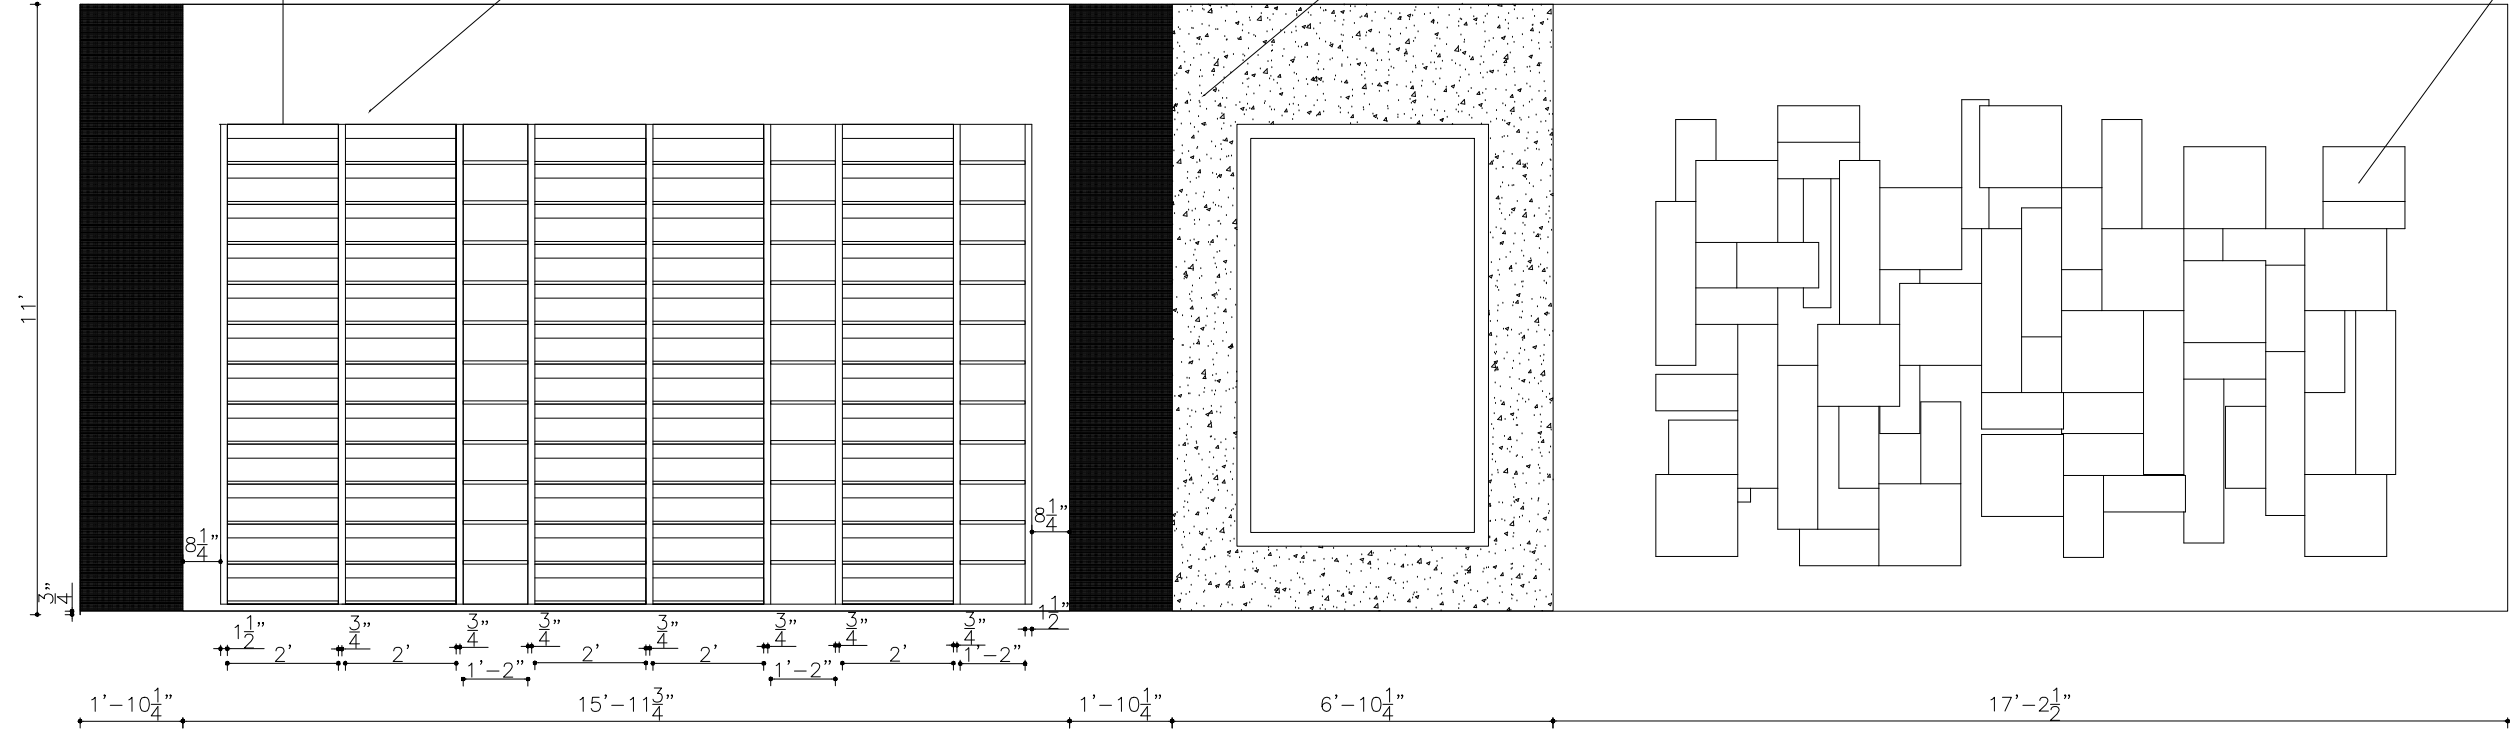

VIEW **A**

SAMPLE BOX FOR FLOORING

5ROWS X 12 SHELVES

3ROWS X 12 SHELVES

L765(1) MIDNIGHT SUN

SAMPLE BOX FOR FLOORING

WOOD BACKGROUND WITH ART

ACCENT WALL
MDF , STONE , METAL
MIRROR , FABRIC ,
WOOD AND ...