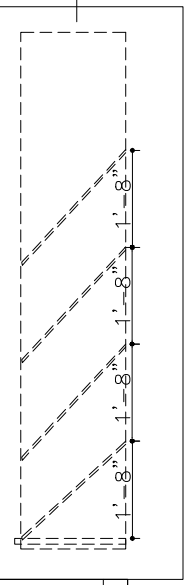

**BOX: CABINET DOOR
DETAILS**

**SAMPLE BOX FOR
CABINET DOOR
COUNTER TOP AND
HANDLE**