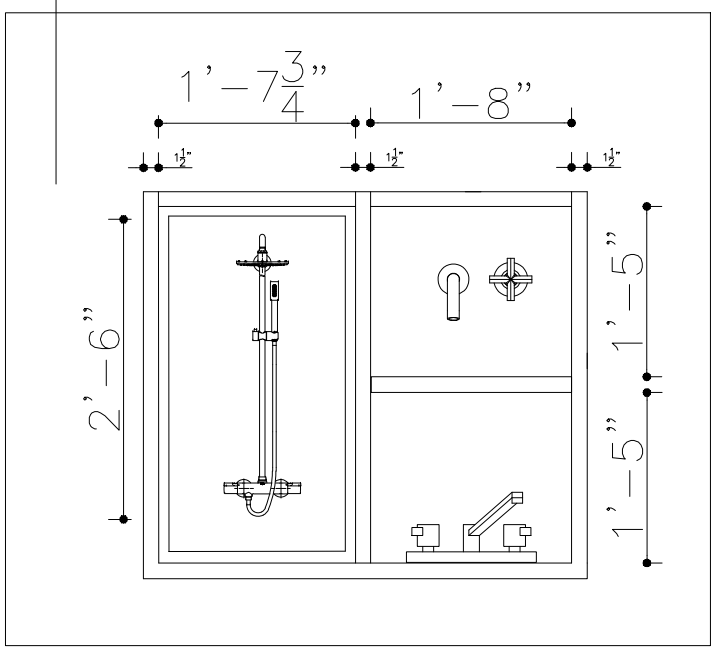

VIEW A1

**L765(1)
MIDNIGHT SUN**

WALL:PAINT

**SAMPLE BOX FOR
SHOWER AND FAUCET**

WALL:PAINT

**BOX:SHOWER AND
FAUCET DETAILS**

VIEW A2

SAMPLE BOX FOR WINDOW AND ROLLER SHADES