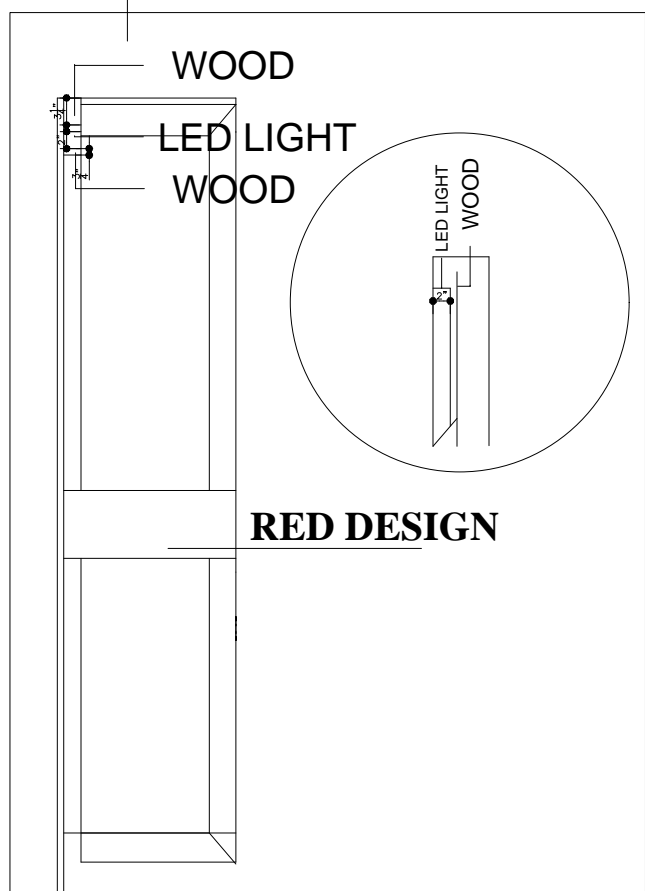

VIEW H

**COFFEE STATION
DETAILS**