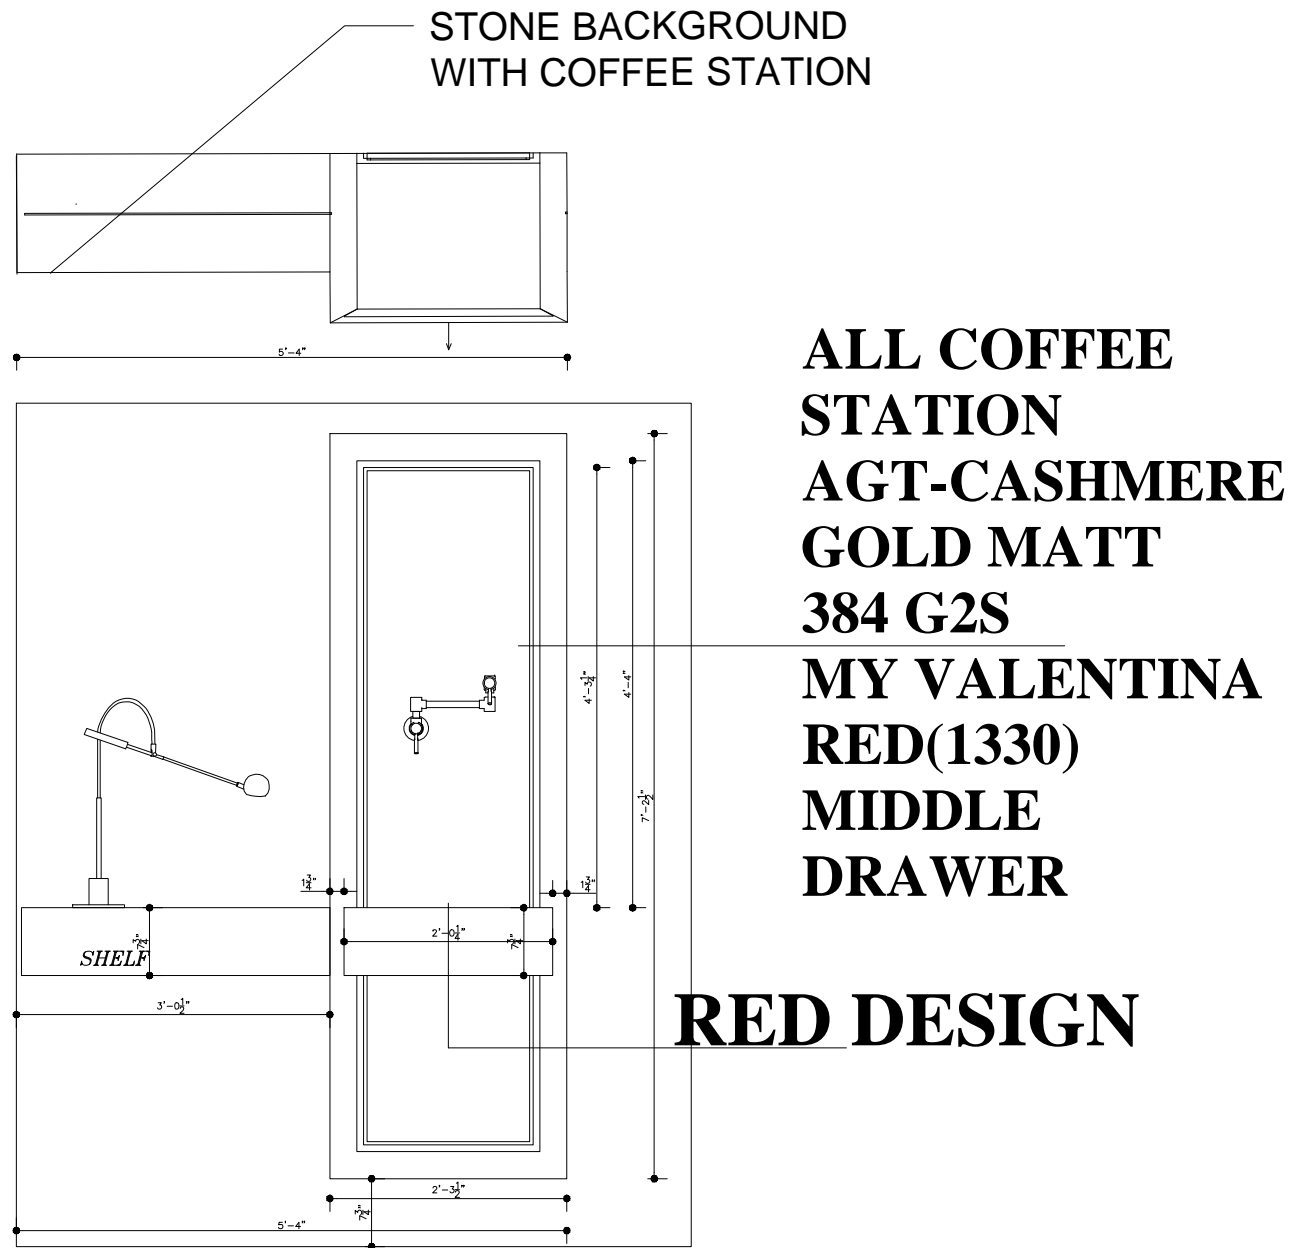

**WINDOWS AND
ROLLER SHADE
L765(1)
MIDNIGHT SUN**

**ACRYLIC
WHITE MATT**

**BOX:CABINET DOOR
DETAILS**

**SAMPLE BOX FOR CABINET-
ACRYLIC
WHITE MATT**

WALL:PAINT

WALL:PAINT

SAMPLE BOX FOR
CABINET DOOR
COUNTER TOP AND
HANDLE

19'-1 1/4"

VIEW H

**COFFEE STATION
DETAILS**

STONE BACKGROUND
WITH COFFEE STATION

**ALL COFFEE
STATION
AGT-CASHMERE
GOLD MATT
384 G2S**

**MY VALENTINA
RED(1330)
MIDDLE
DRAWER**

**LED LIGHT
DESIGN**

**BLACK POT
FILLERS**