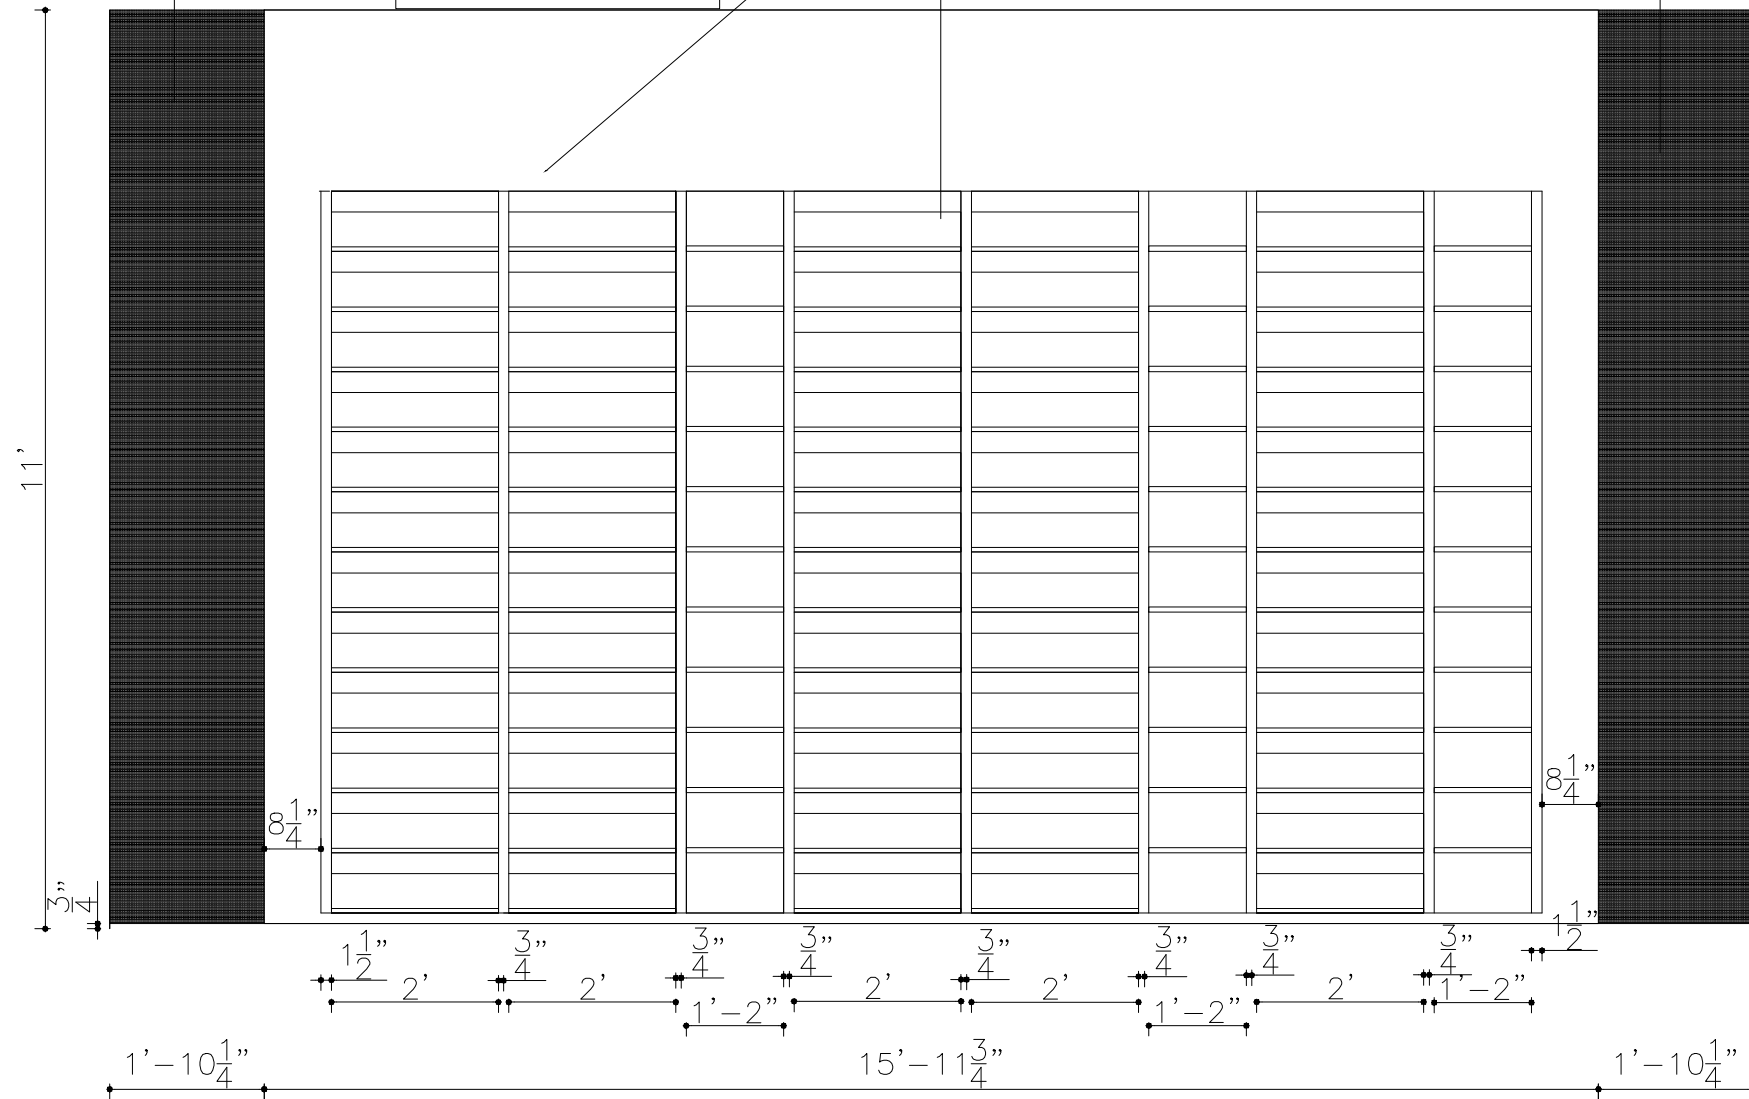

VIEW **A1**

**L765(1)
MIDNIGHT SUN**

SAMPLE BOX FOR FLOORING

FLOORING BOX DETAILS

**5ROWS X 12
SHELVES**

**3ROWS X 12
SHELVES**

WALL:PAINT

WALL:PAINT

SAMPLE BOX FOR FLOORING