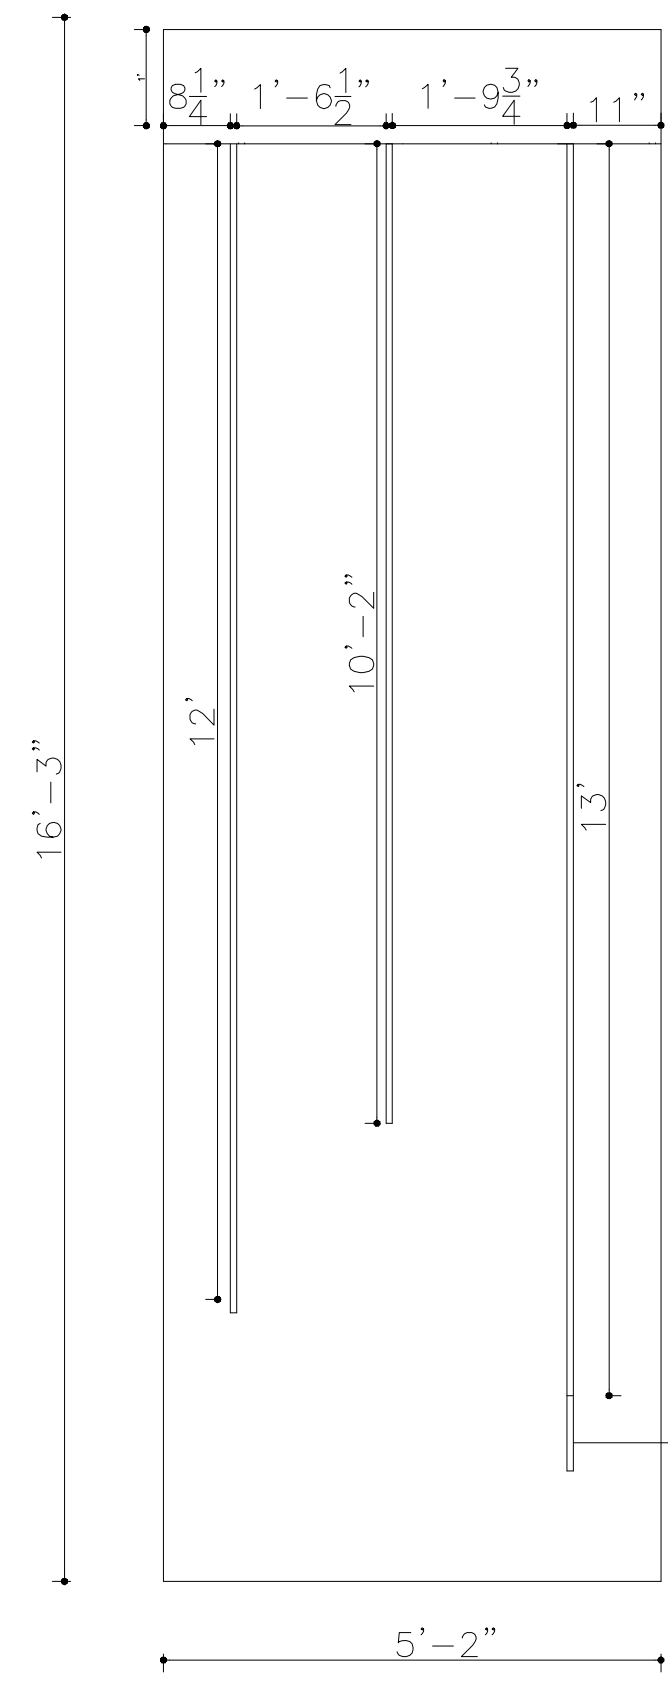

TABLE DETAILS

C

VIEW **E**

ADDED LED LIGHTING DESIGN

E **WALL DESIGN**

ADDED LED LIGHTING DESIGN

E **FLOOR DESIGN**

VIEW **G**

STAIRS
3'-6"

GLASS STAIRS
DESIGN

SECOND FLOOR

H:9'-3/4"=8'11 1/4"

VIEW

**L765(1)
MIDNIGHT SUN**

**BOX: CABINET DOOR
DETAILS**

**BOX: SHOWER AND
FAUCET DETAILS**