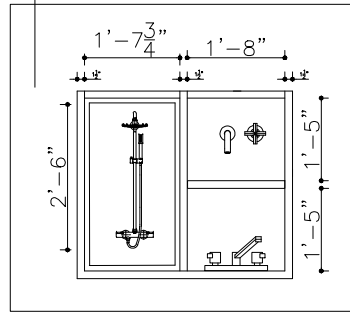

STAIRS
3'-6"

GLASS STAIRS
DESIGN

SECOND FLOOR

H:9'-3/4"=8'11 1/4"

VIEW

**L765(1)
MIDNIGHT SUN**

**BOX: CABINET DOOR
DETAILS**

**BOX: SHOWER AND
FAUCET DETAILS**