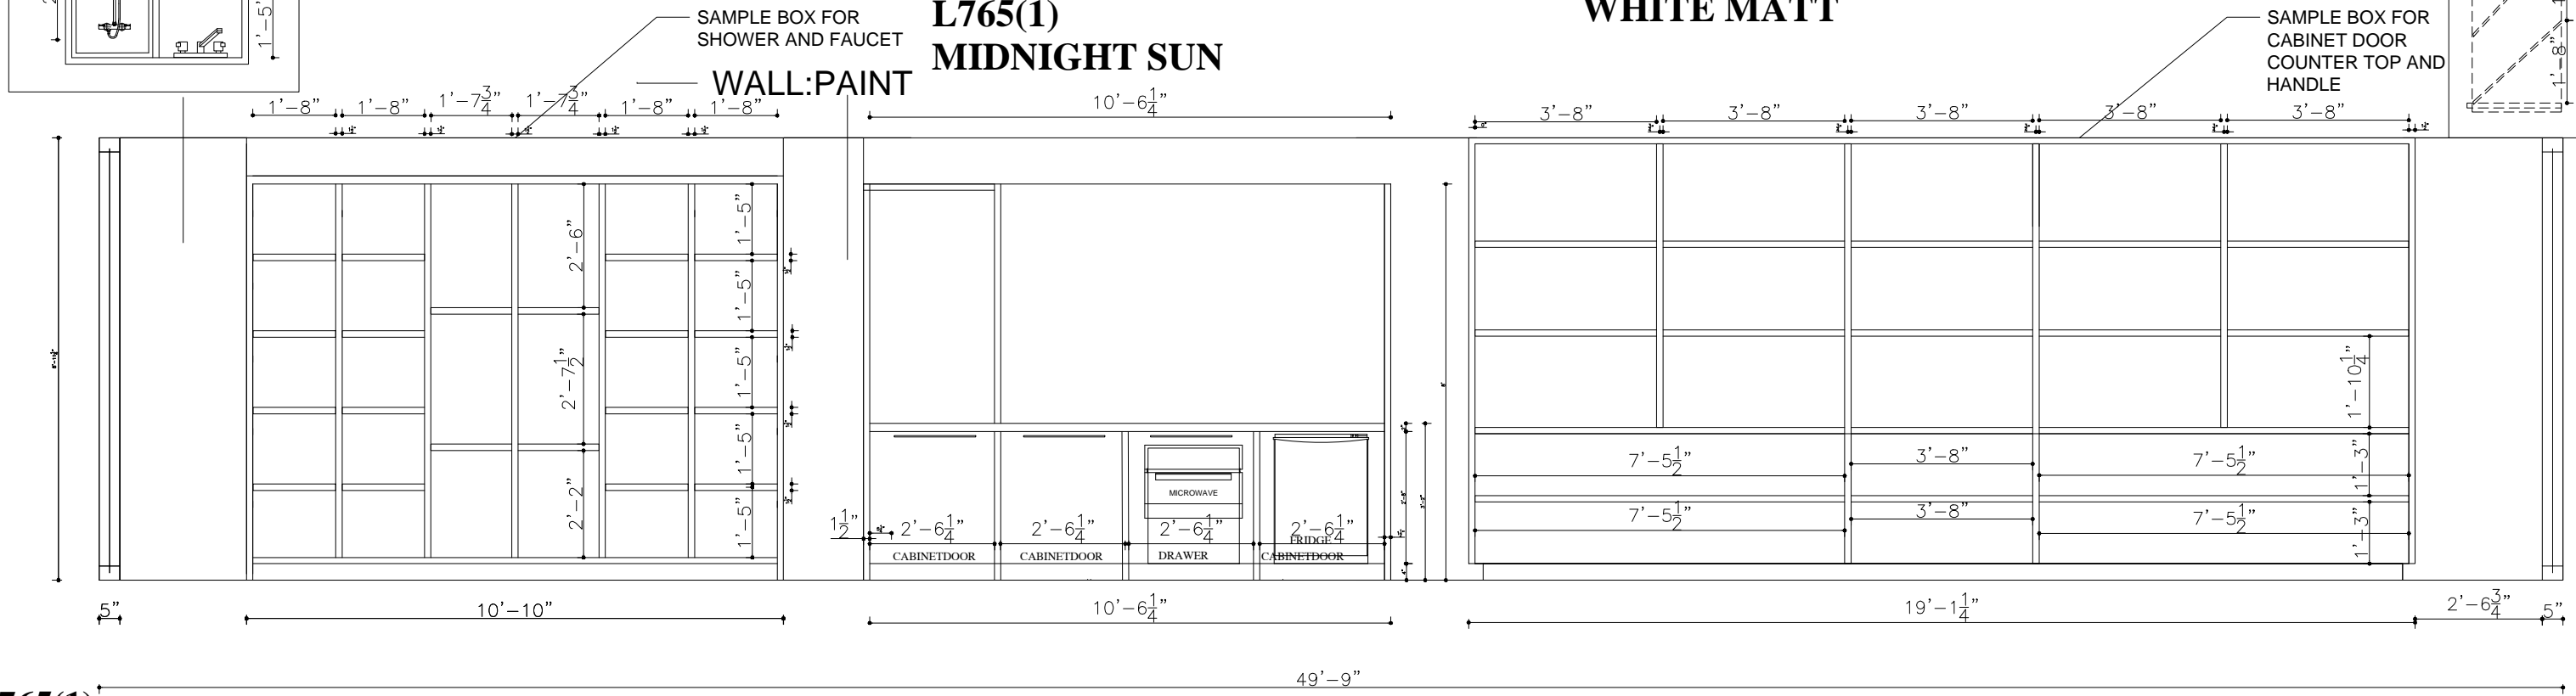

**SAMPLE BOX FOR FAUCET-
L765(1)
MIDNIGHT SUN**

**SAMPLE BOX FOR WINDOW
L765(1)
MIDNIGHT SUN**

**SAMPLE BOX FOR CABINET-
ACRYLIC
WHITE MATT**

**SAMPLE BOX FOR
CABINET DOOR
COUNTER TOP AND
HANDLE**

**L765(1)
MIDNIGHT SUN**