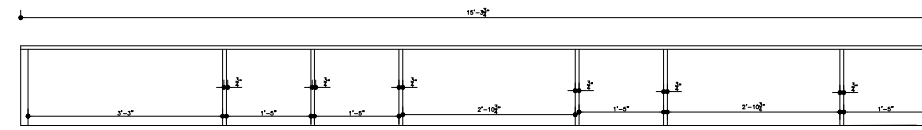

VIEW **B**

SAMPLE BOX FOR TILES- ACRYLIC WHITE MATT WITH GOLD EDGE