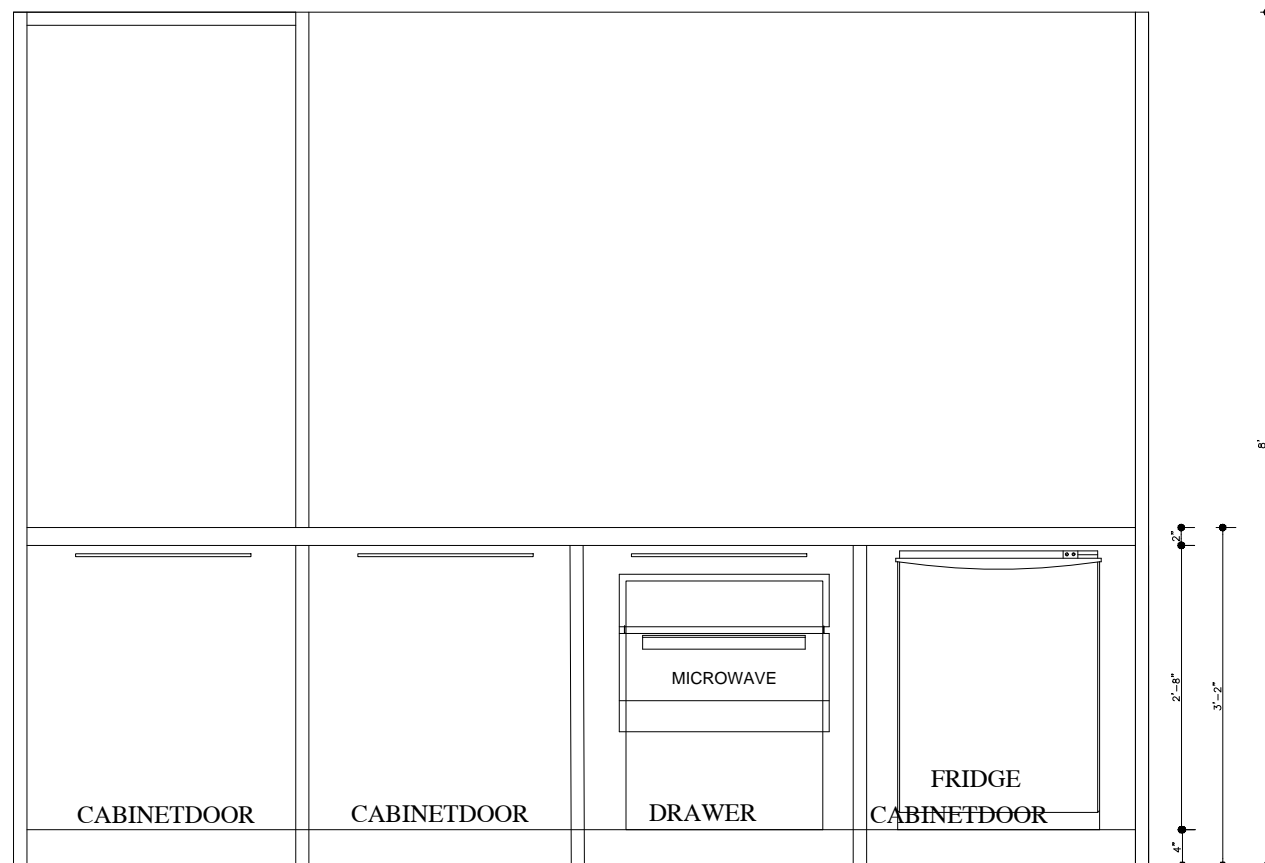

VIEW A1

**L765(1)
MIDNIGHT SUN**

WALL:PAINT

**SAMPLE BOX FOR
SHOWER AND FAUCET**

WALL:PAINT

**BOX:SHOWER AND
FAUCET DETAILS**

VIEW A2

SAMPLE BOX FOR WINDOW AND ROLLER SHADES