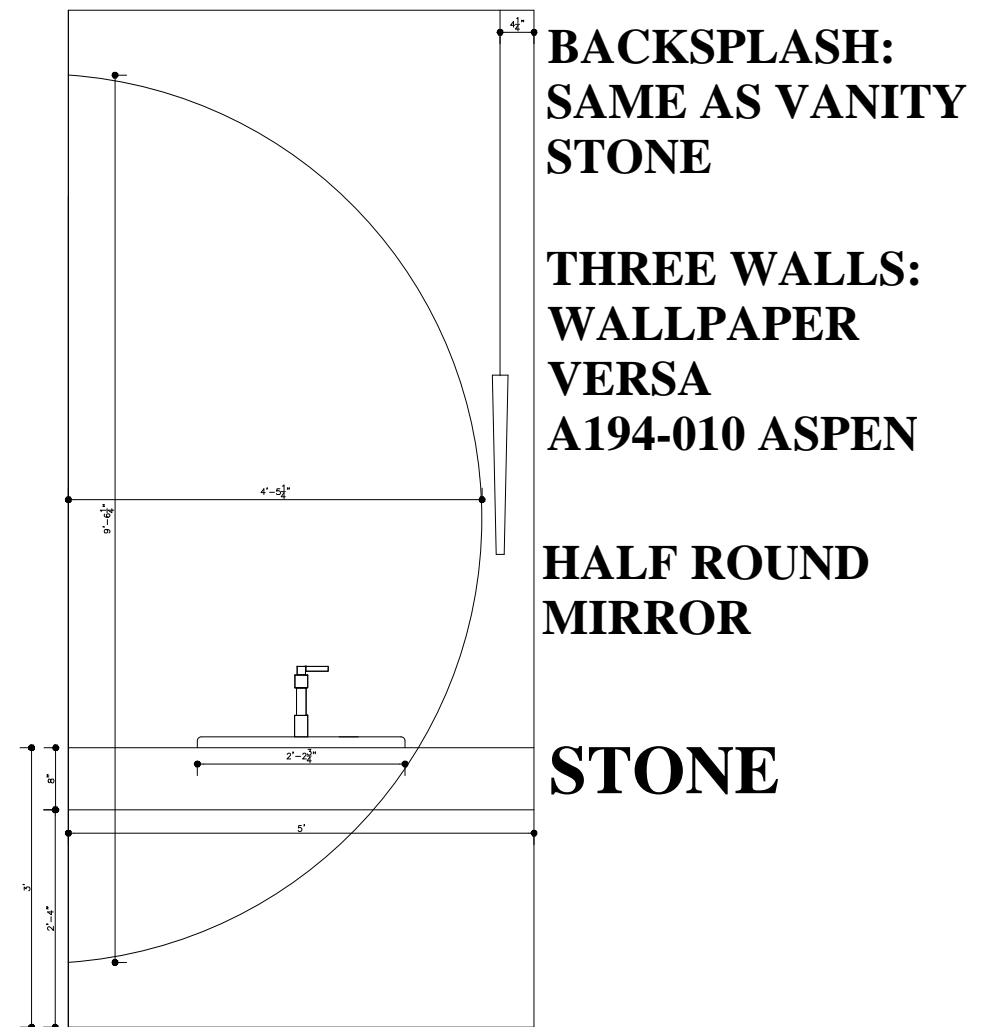

19'-1 1/4"

VIEW H

**COFFEE STATION
DETAILS**

STONE BACKGROUND
WITH COFFEE STATION

**ALL COFFEE
STATION
AGT-CASHMERE
GOLD MATT
384 G2S**

**MY VALENTINA
RED(1330)
MIDDLE
DRAWER**

**LED LIGHT
DESIGN**

**BLACK POT
FILLERS**

VIEW **E**

— SMART HOME BOX
DETAILS

SMART HOME SAMPLE —

WALL TO WALL VANITY DESIGN

WALL TO WALL VANITY DESIGN

SECOND FLOOR POWDER ROOM ELEVATION

MAIN FLOOR POWDER ROOM ELEVATION

POWDER ROOM ELEVATION