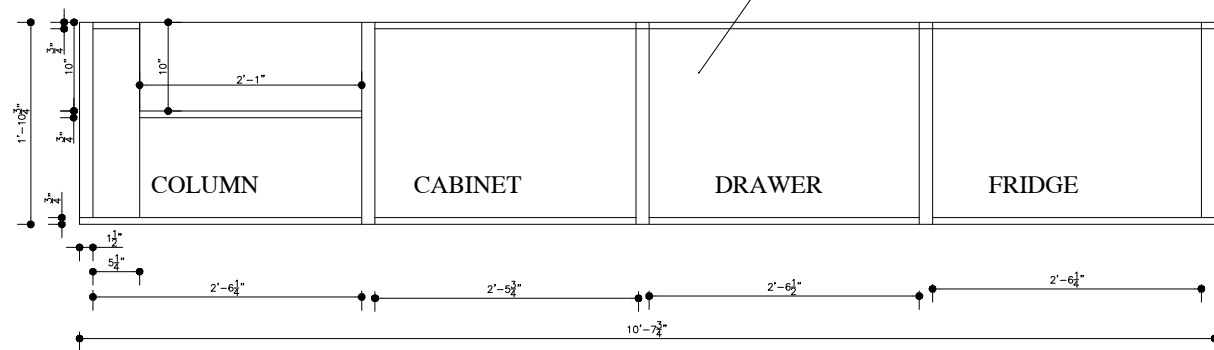

VIEW A1

**L765(1)
MIDNIGHT SUN**

WALL:PAINT

**SAMPLE BOX FOR
SHOWER AND FAUCET**

WALL:PAINT

**BOX:SHOWER AND
FAUCET DETAILS**

VIEW A2

SAMPLE BOX FOR WINDOW AND ROLLER SHADES