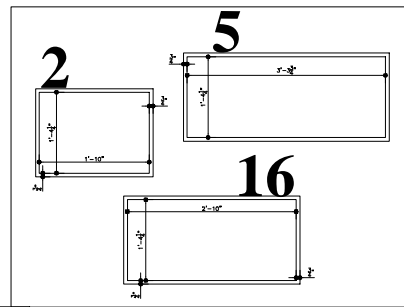

VIEW **B**

SAMPLE BOX FOR TILES- ACRYLIC WHITE MATT WITH GOLD EDGE