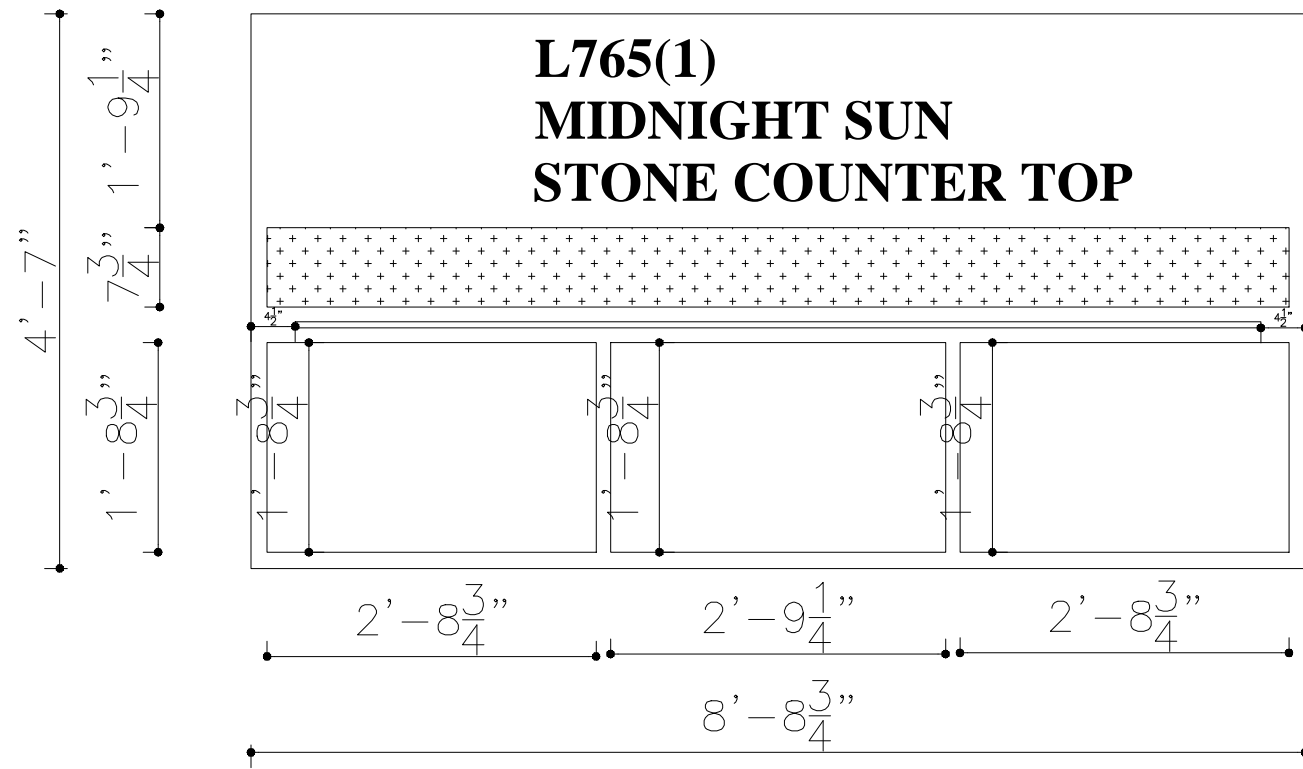

VIEW **C** & **D**

WALL PAPER TABLE-LIGHT AND FLOWER BOX DESIGN MIDNIGHT SUN WITH STONE COUNTER TOP