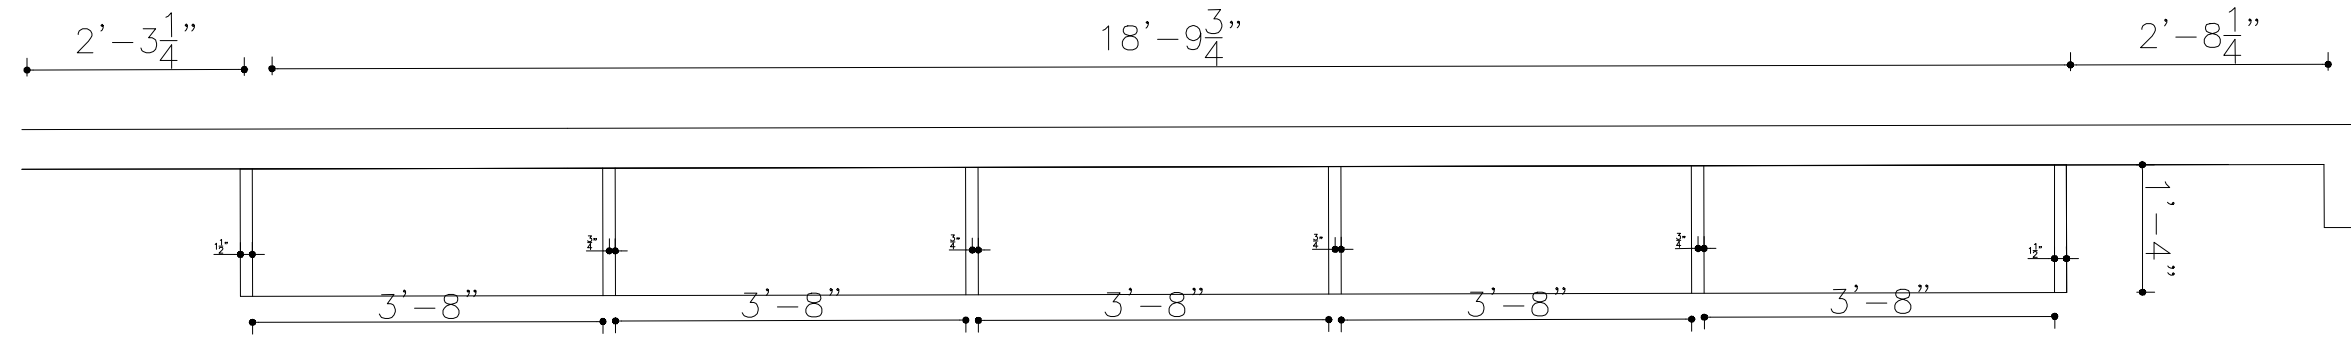

**ACRYLIC
WHITE MATT**

**BOX:CABINET DOOR
DETAILS**

**SAMPLE BOX FOR CABINET-
ACRYLIC
WHITE MATT**

WALL:PAINT

WALL:PAINT

SAMPLE BOX FOR
CABINET DOOR
COUNTER TOP AND
HANDLE

19'-1 1/4"