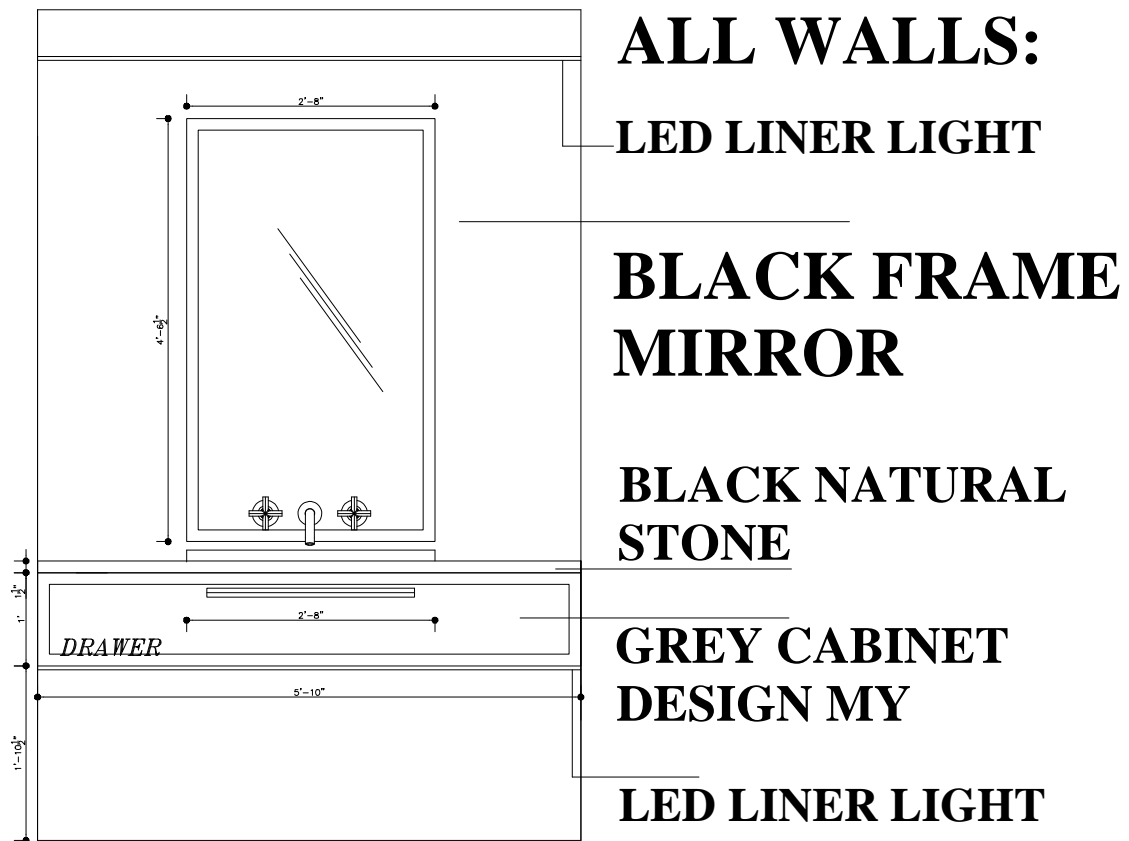

19'-1 1/4"

VIEW H

**COFFEE STATION
DETAILS**

STONE BACKGROUND
WITH COFFEE STATION

**ALL COFFEE
STATION
AGT-CASHMERE
GOLD MATT
384 G2S**

**MY VALENTINA
RED(1330)
MIDDLE
DRAWER**

**LED LIGHT
DESIGN**

**BLACK POT
FILLERS**

VIEW **E**

— SMART HOME BOX
DETAILS

SMART HOME SAMPLE —

WALL TO WALL VANITY DESIGN

WALL TO WALL VANITY DESIGN

SECOND FLOOR POWDER ROOM ELEVATION

MAIN FLOOR POWDER ROOM ELEVATION

POWDER ROOM ELEVATION