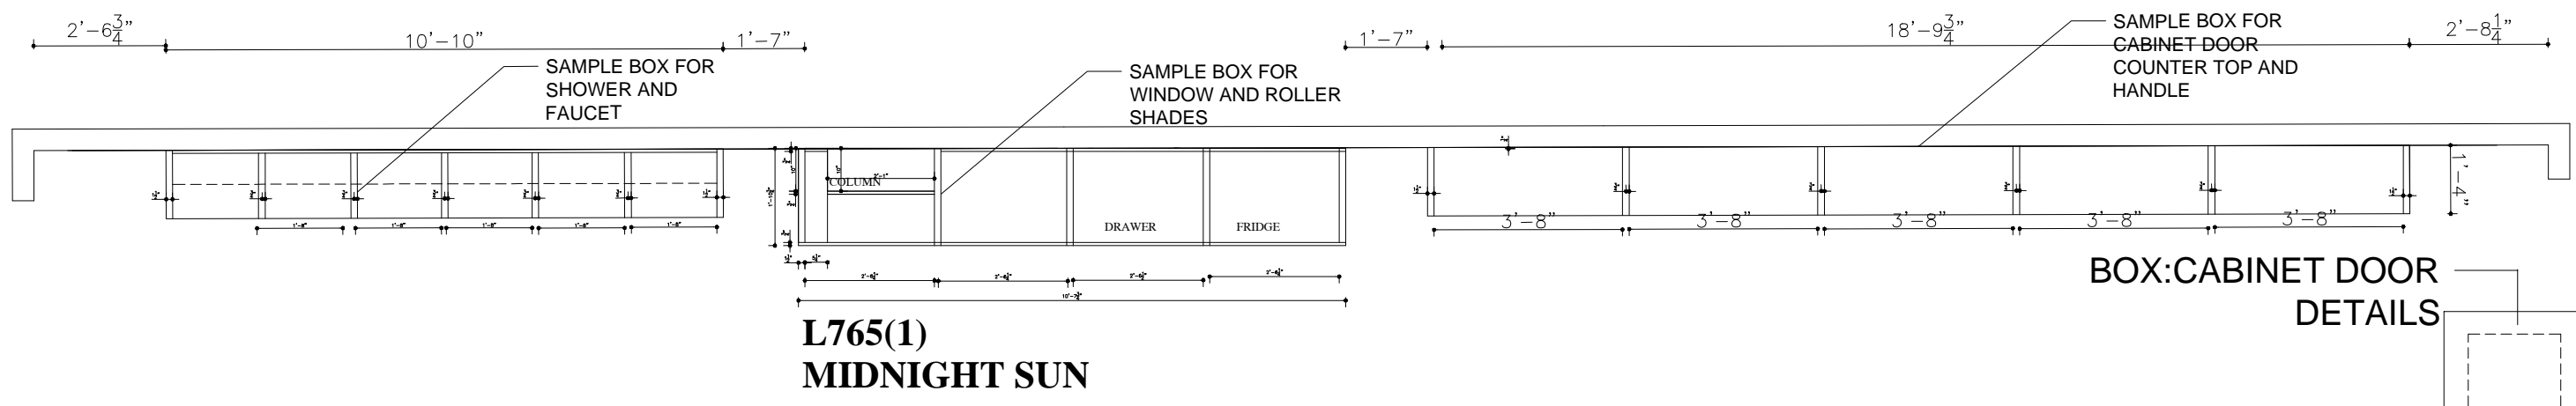

STAIRS
3'-6"

GLASS STAIRS
DESIGN

SECOND FLOOR

H:9'-3/4"=8'11 1/4"

VIEW

**L765(1)
MIDNIGHT SUN**

**BOX: CABINET DOOR
DETAILS**

**BOX: SHOWER AND
FAUCET DETAILS**