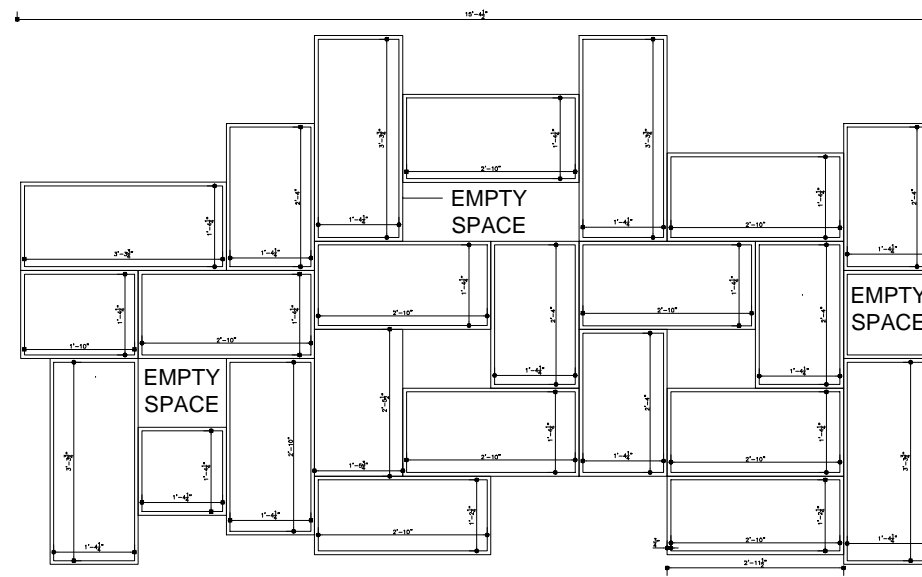

VIEW **B**

SAMPLE BOX FOR TILES- ACRYLIC WHITE MATT WITH GOLD EDGE