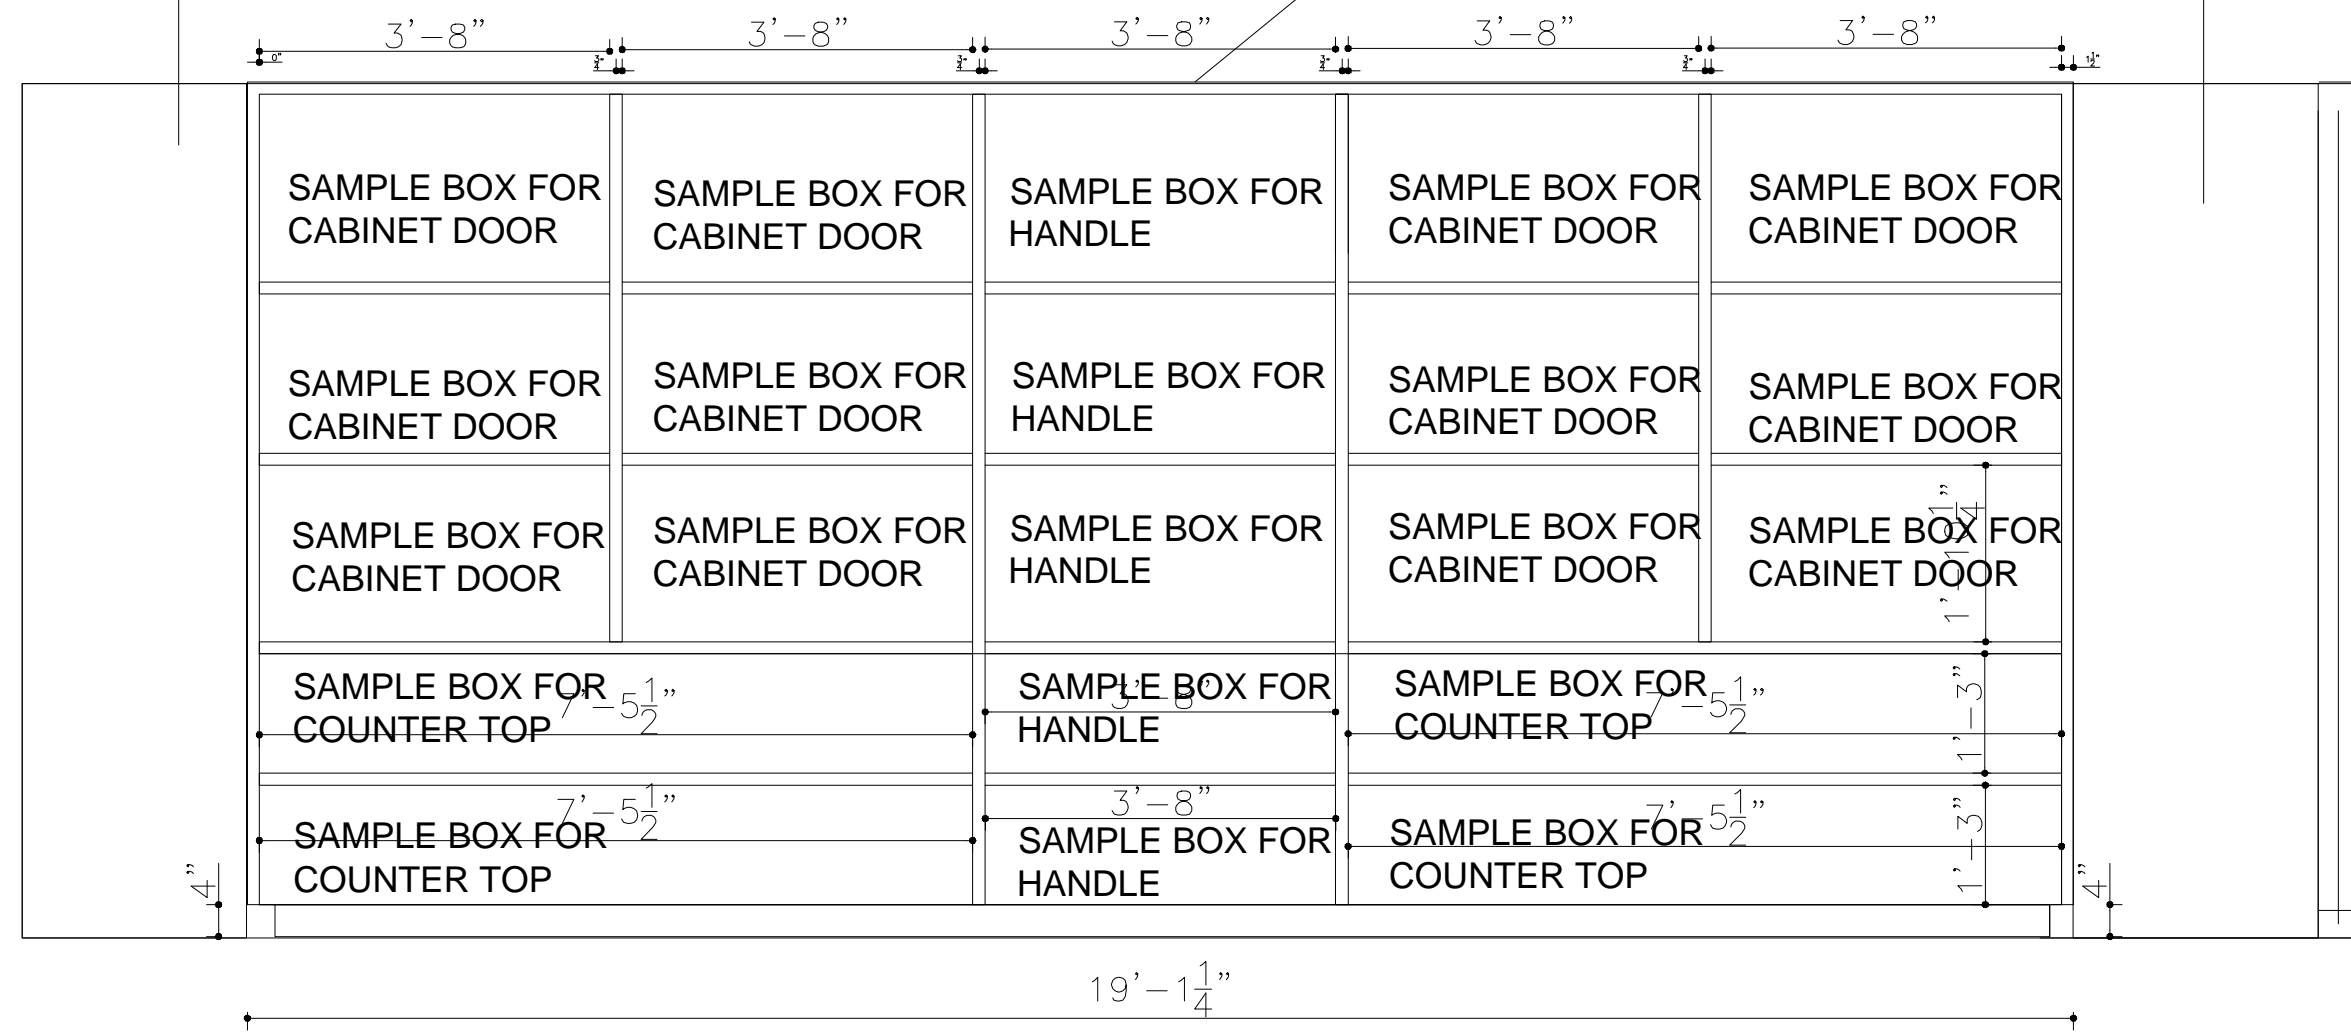

**ACRYLIC
WHITE MATT**

**BOX:CABINET DOOR
DETAILS**

**SAMPLE BOX FOR CABINET-
ACRYLIC
WHITE MATT**

WALL:PAINT

WALL:PAINT

SAMPLE BOX FOR
CABINET DOOR
COUNTER TOP AND
HANDLE